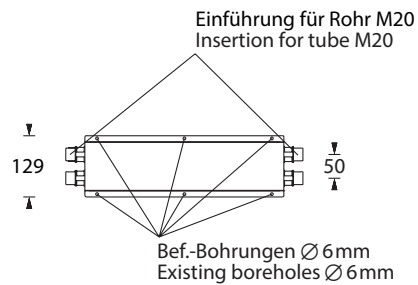

Bestellangaben Order information

	Artikelnummer / Item no.
Betoneinbaukasten / Cement assembly box UNILINE	551048