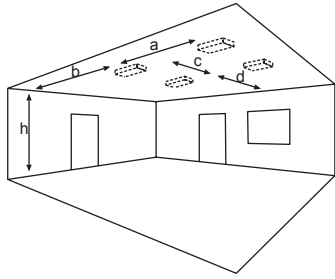

Lichtverteilungskurven und Leuchtenabstandstabellen (E = 1,25 lx)

Systemleuchten für Zentralversorgung

Abstandstabelle ebene Fluchtwege / Tabellenangaben in Meter