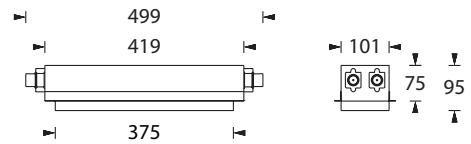

Bestellangaben Order information

	Artikelnummer / Item no.
Betoneinbaukasten / Cement assembly box UNILINE	551048