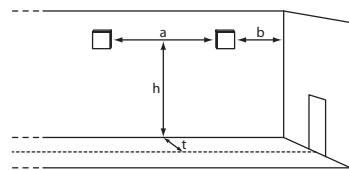

Zubehör Systemleuchten und Einzelbatterieleuchten

Bestell-Nr.	Bezeichnung	Anmerkung	siehe Zubehör
551046	Hinterbauhalter Safe W / D mit seitlichen Kabeleinführungen		S. 338
551279H	Poller für SAFE W in graphitgrau, 1m Höhe		S. 346
551282H	Erdanker für Poller in graphitgrau		S. 346
551283	Mast- und Wandhalterung SAFE, schwenkbar		S. 347

Lichtverteilungskurven und Leuchtenabstandstabellen (E = 1,25 lx)