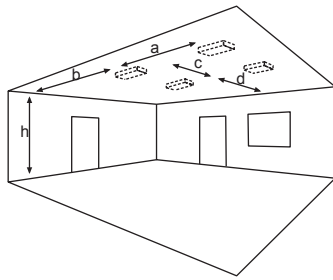

Lichtverteilungskurven und Leuchtenabstandstabellen (E = 1,25 lx)

Systemleuchten für Zentralversorgung

Abstandstabelle ebene Fluchtwege / Tabellenangaben in Meter

Einzelbatterieleuchten

Abstandstabelle ebene Fluchtwege / Tabellenangaben in Meter