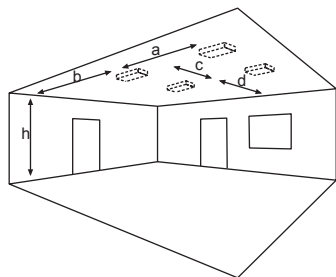

Lichtverteilungskurven und Leuchtenabstandstabellen (E = 1,25 lx)

Systemleuchten für Zentralversorgung

Abstandstabelle ebene Fluchtwege / Tabellenangaben in Meter