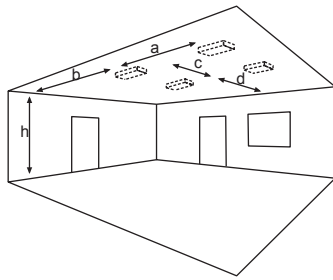

Lichtverteilungskurven und Leuchtenabstandstabellen (E = 1,25 lx)

Systemleuchten für Zentralversorgung

Abstandstabelle ebene Fluchtwege / Tabellenangaben in Meter

Einzelbatterieleuchten

Abstandstabelle ebene Fluchtwege / Tabellenangaben in Meter